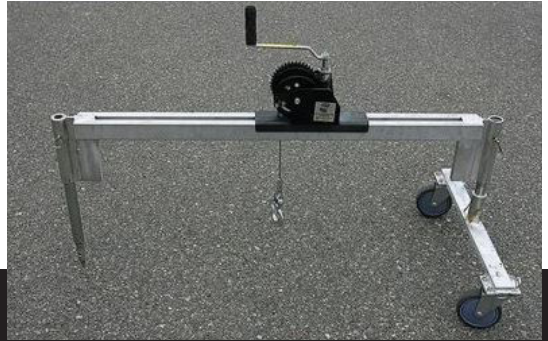

# BIGS EASY LIFT

## SPECS

### Protractor Lift (BEL0401PT)

Wheel Base: 31"

Long Arm (47", fully extended 57")

Lift Weight: 31 pounds

Wench (detachable) weight: 11 pounds

Max safe lifting load: 700 pounds

Lift is made of high grade Aluminum